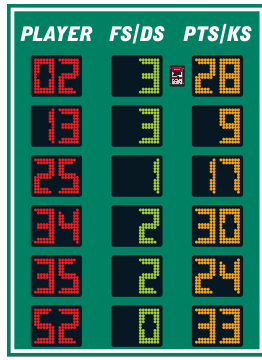

**MODEL LX2056**  
Indoor  
Basketball / Volleyball

Dimensions	Weight	Cabinet Material	Caption Height	Accent Material
4 ft 5 in x 6 ft each	80 lb each	Aluminum	3 in	3 mil vinyl
Digit Height	Indicator Size	Digit Colors	Electrical	
6 in	N/A	Amber, Red, and Green	2.1 Amps, 120 VAC each	

**STANDARD EQUIPMENT & FEATURES**

- Two separate displays, each using a single cabinet design with heavy duty extruded aluminum framing
- Light weight, rust free, all aluminum construction
- Mounting hardware for attaching each cabinet to a wall
- Automotive grade baked on enamel based paint applied to the scoreboard face
- Choice of 18 standard paint colors
- Red, amber, and green LED displays
- Internal horn
- Data output port on scoreboard cabinet supports daisy chaining additional displays
- Full-sized 37-key control console with LCD display
- Fifty programmable brightness levels
- Junction boxes and patch cables for hardwired installations
- Five-year limited warranty
- Toll free technical support via phone and online for the life of the product

**DIGITS / INDICATORS**

All digits for this model are 6 inches tall and are formed from matrices of super-bright, long-lasting, energy-efficient LEDs (Light Emitting Diodes). Standard LED colors for this model are amber, red, and green. Our LED assemblies are protected by aluminum masks that allow the hard epoxy shells of the LEDs to be exposed for maximum viewing angles.