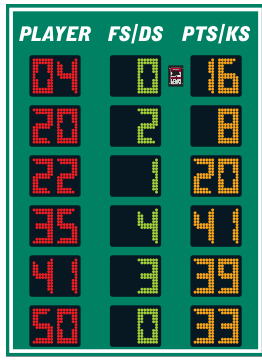

**MODEL LX2056**  
Indoor  
Basketball / Volleyball

Dimensions	Weight	Cabinet Material	Caption Height	Accent Material
4 ft 5 in x 6 ft each	80 lb each	Aluminum	3 in	3 mil vinyl
Digit Height	Indicator Size	Digit Colors	Electrical	
6 in	N/A	Amber, Red, and Green	2.1 Amps, 120 VAC each	

**STANDARD EQUIPMENT & FEATURES**

- Two separate displays, each using a single cabinet design with heavy duty extruded aluminum framing
- Light weight, rust free, all aluminum construction
- Mounting hardware for attaching each cabinet to a wall
- Automotive grade baked on enamel based paint applied to the scoreboard face
- Choice of 18 standard paint colors
- Red, amber, and green LED displays
- Internal horn
- Data output port on scoreboard cabinet supports daisy chaining additional displays
- Full-sized 37-key control console with LCD display
- Fifty programmable brightness levels
- Junction boxes and patch cables for hardwired installations
- Five-year limited warranty
- Toll free technical support via phone and online for the life of the product

**OPTIONAL EQUIPMENT & UPGRADES**

- ID panels with custom graphics, in a variety of sizes, shapes and styles, to mount above, below, or beside each cabinet
- Full color video and other electronic display panels
- Custom paint colors
- Up to 1,000 feet of data cable per cabinet for hardwired installations
- ScoreLink Wireless RF modem system for wireless communication (two receiver units required)
- Additional warranty and support plans

**DIGITS / INDICATORS**

All digits for this model are 6 inches tall and are formed from matrices of super-bright, long-lasting, energy-efficient LEDs (Light Emitting Diodes). Standard LED colors for this model are amber, red, and green. Our LED assemblies are protected by aluminum masks that allow the hard epoxy shells of the LEDs to be exposed for maximum viewing angles.